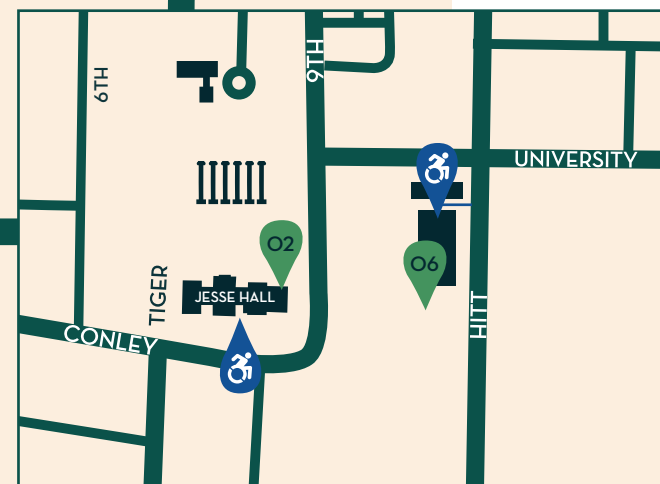

TRUE/FALSE FILM FEST 2018

DOWNTOWN COLUMBIA

ACCESSIBILITY MAP

-  **BOX OFFICE**
-  **FILM VENUES**
- 02** Jesse Auditorium
- 03** Missouri Theatre
- 04** The Showtime Theater @ The Blue Note
- 05** The Picturehouse
- 06** Rhynsburger Theatre
- 07** The Globe
- 08** Forrest Theater
- 09** Ragtag Cinema
-  **MUSIC VENUES**
- 10** Cafe Berlin
- 11** Eastside Tavern
- 12** Landmark Bank Courtyard
- 13** Calvary Episcopal Church
- 14** Rose Music Hall

Further detail regarding accessible entrances and elevators are available from MAPLY.

T/F Queens (the flamboyantly dressed characters outside of venues) will be to assist with entrances, elevators, and seating.