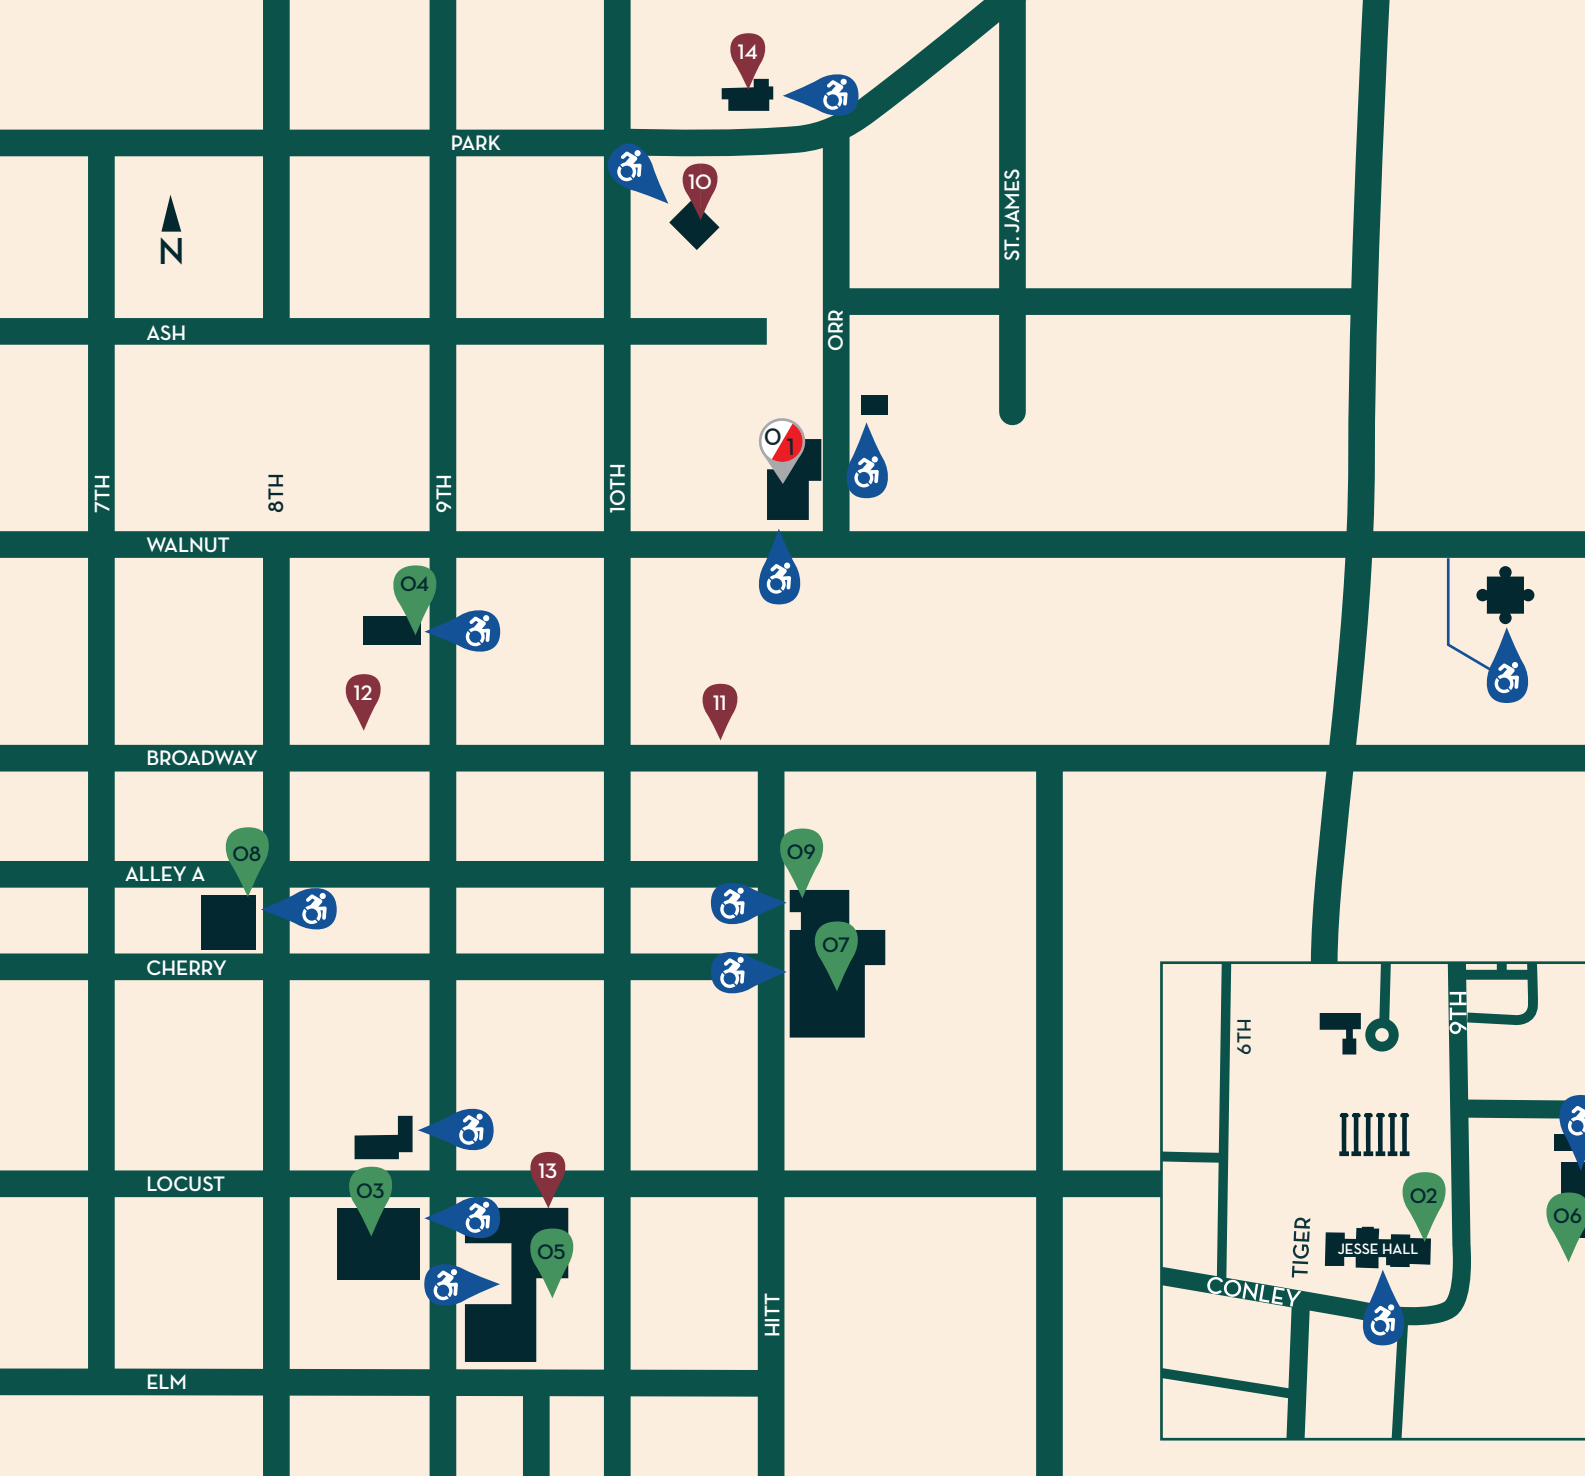

TRUE/FALSE FILM FEST 2018

DOWNTOWN COLUMBIA

ACCESSIBILITY MAP

-  **BOX OFFICE**
-  **FILM VENUES**
- 02** Jesse Auditorium
- 03** Missouri Theatre
- 04** The Showtime Theater @ The Blue Note
- 05** The Picturehouse
- 06** Rhynsburger Theatre
- 07** The Globe
- 08** Forrest Theater
- 09** Ragtag Cinema
-  **MUSIC VENUES**
- 10** Cafe Berlin
- 11** Eastside Tavern
- 12** Landmark Bank Courtyard
- 13** Calvary Episcopal Church
- 14** Rose Music Hall

Further detail regarding accessible entrances and elevators are available from MAPLY.

T/F Queens (the flamboyantly dressed characters outside of venues) will be to assist with entrances, elevators, and seating.