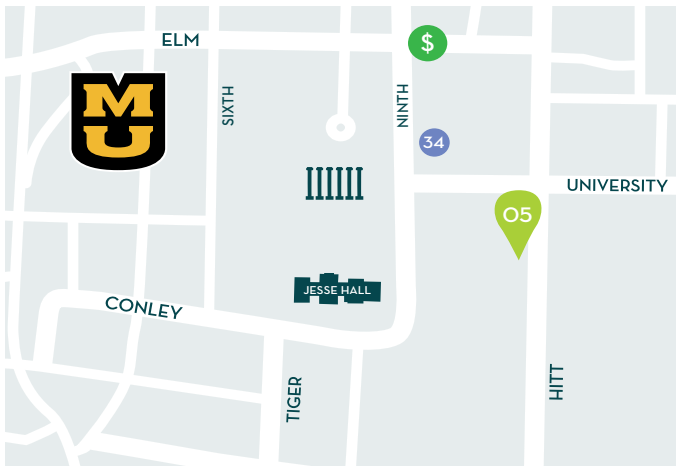

MAP KEY

BOX OFFICE

FILM VENUES

- 02** Missouri Theatre
- 03** Showtime Theater @ The Blue Note
- 04** The Picturehouse
- 05** Rhynsburger Theatre
- 06** Ragtag Cinema

MUSIC VENUES

- 07** Cafe Berlin
- 08** Eastside Tavern
- 09** First Presbetyrian Church Sanctuary
- 10** Gold Bar
- 11** Rose Music Hall
- 03** Showtime Theater @ The Blue Note

ART INSTALLATIONS

- 12** Alley A : Non-Portraits in/between
- 13** The Sculpture Yard

SYNAPSES

- 12** Alley A : As Mine Exactly
- 14** Columbia Art League
- 15** Forrest
- 03** Showtime Theater @ The Blue Note

EVENT VENUES

- 16** Boone County Courthouse Square
- 07** Cafe Berlin
- 17** Orr Street Studios
- 18** Ozark Mountain Biscuit Bar

RESTAURANTS

Numbers listed on the Restaurant Guide, pgs. 145-147

UNIVERSITY MAP

TRUE/FALSE FILM FEST 2022 DOWNTOWN COLUMBIA MAP

- FILM VENUE
- MUSIC VENUE
- ART INSTALLATION
- SYNAPSES
- EVENT VENUE
- RESTAURANT
- TAXI STAND
- SIMMONS ATM