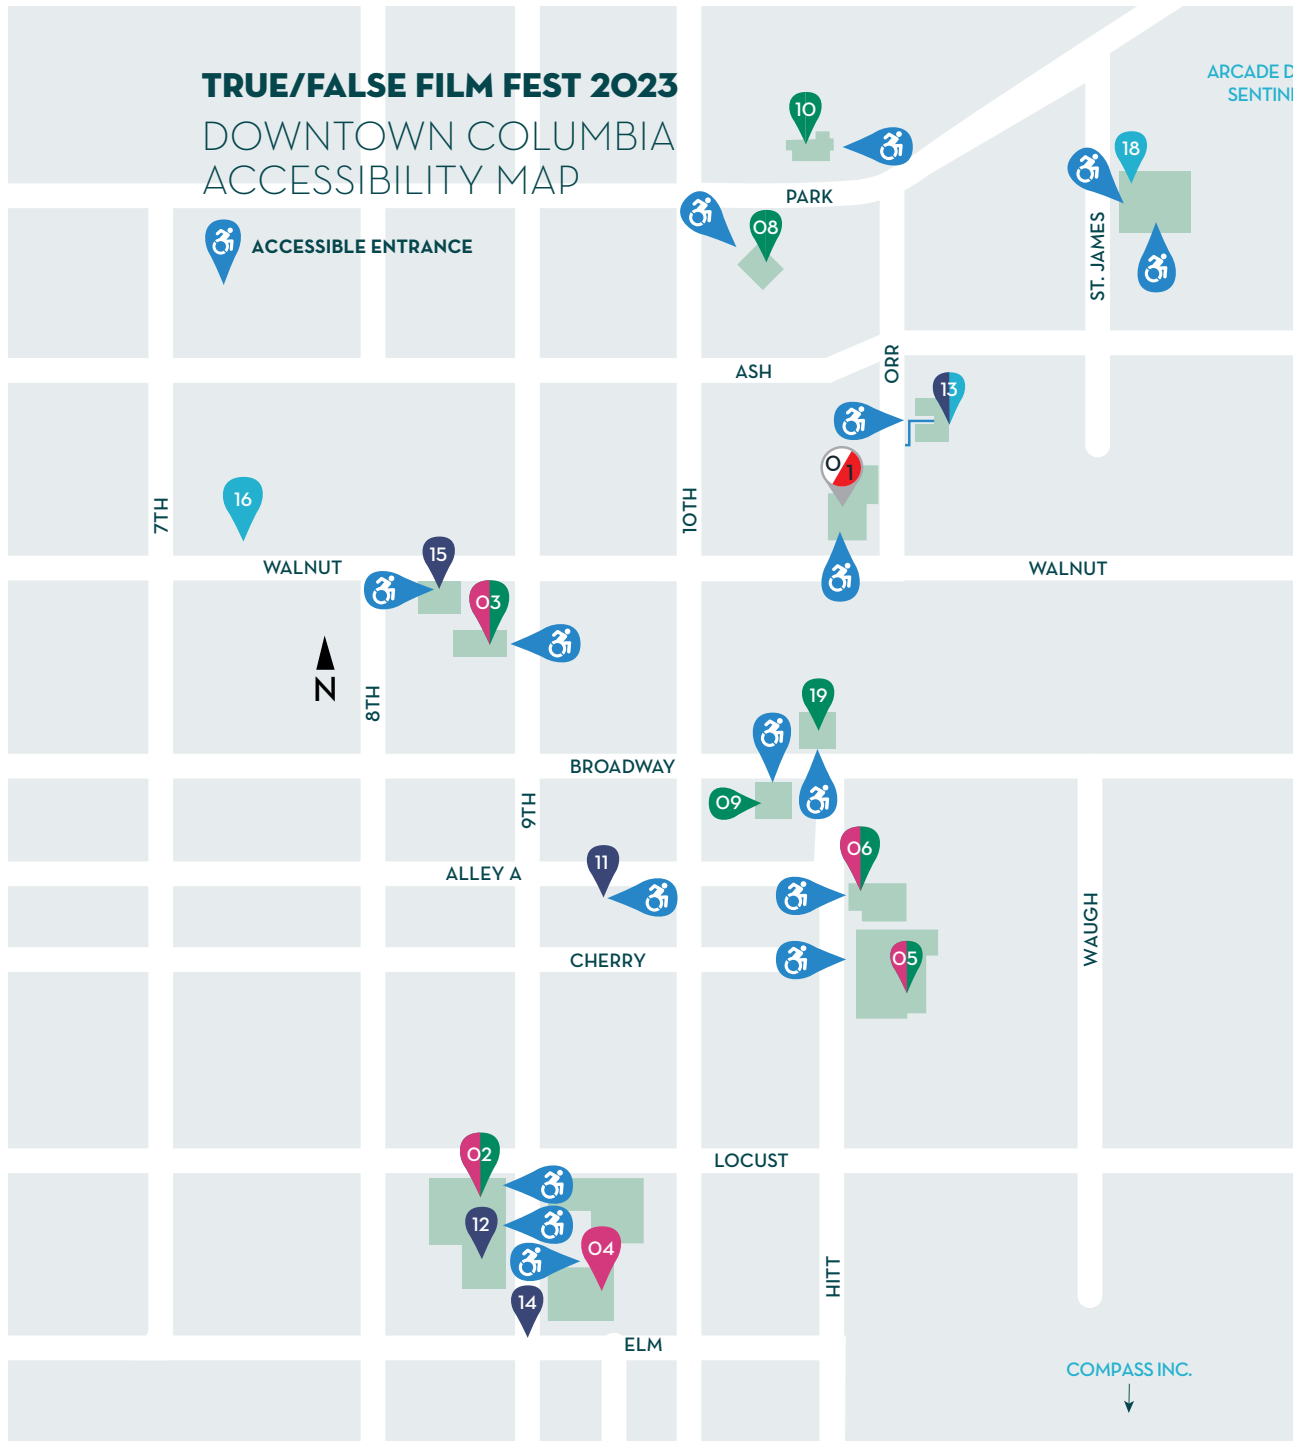

TRUE/FALSE FILM FEST 2023

DOWNTOWN COLUMBIA

ACCESSIBILITY MAP

 ACCESSIBLE ENTRANCE

ARCADE DISTRICT
SENTINEL PARK

 **BOX OFFICE**

 **FILM VENUES**

- 02** Missouri Theatre
- 03** Showtime Theater @ The Blue Note
- 04** The Picturehouse
- 05** The Globe
- 06** Ragtag Cinema

 **ART**

- 11** Alley A
- 12** Columbia Art League
- 13** Orr Street Studios
- 14** The Sculpture Yard
- 15** stop-gap projects

 **MUSIC VENUES**

- 07** Arcade District Sentinel Park
- 08** Cafe Berlin
- 09** Eastside Tavern
- 05** First Presbyterian Church Sanctuary
- 06** Hitt Records
- 10** Rose Music Hall
- 02** Missouri Theatre
- 03** Showtime Theater @ The Blue Note

 **EVENT VENUES**

- 16** Boone County Courthouse Square
- 08** Cafe Berlin
- 17** Compass Inc.
- 18** Dogmaster Distillery
- 19** Gold Bar
- 13** Orr Street Studios
- 03** Showtime Theater @ The Blue Note
- 18** Talking Horse Productions

T/F Venue Staff and Queens (the flamboyantly dressed characters outside of venues) will be able to assist with entrances, elevators, and seating.

COMPASS INC.